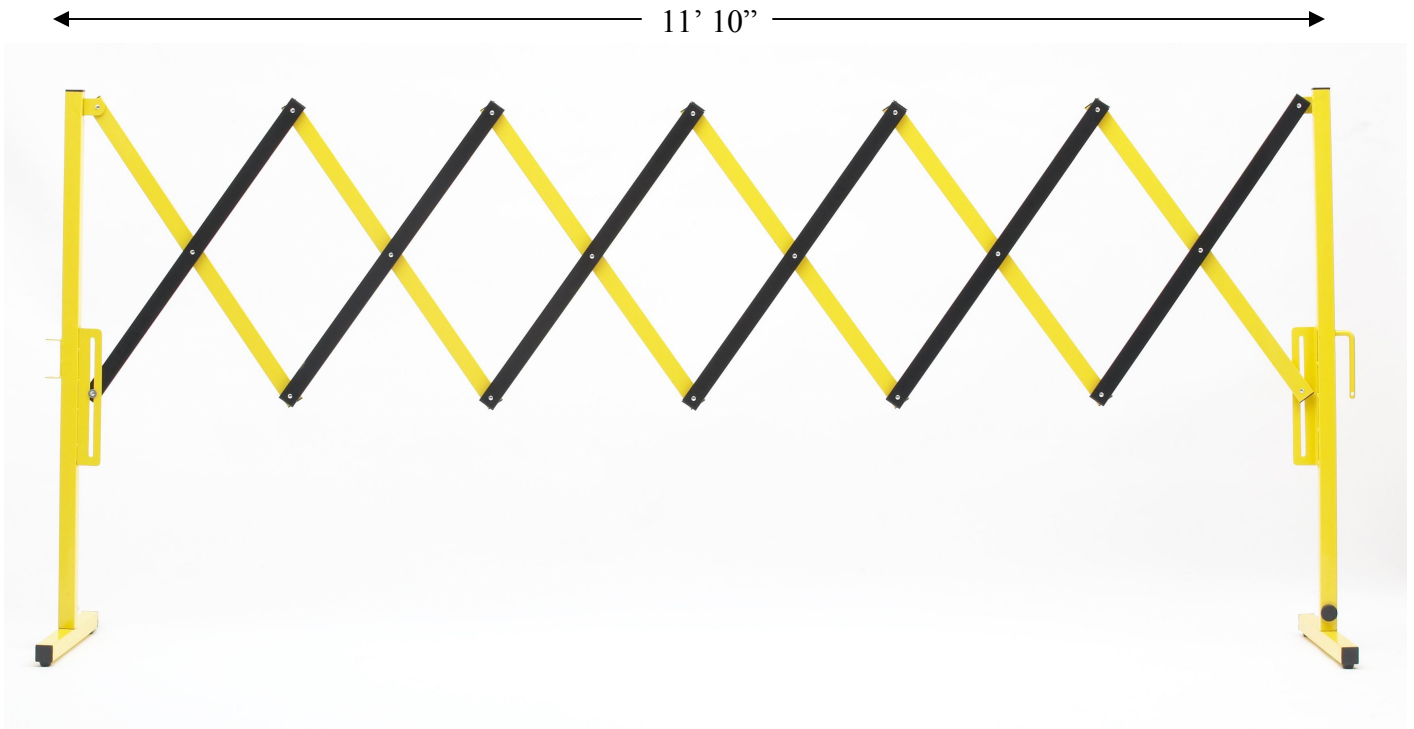

PortablePartitions.com

Specifications for the Protector Expanding Safety Gate

www.PortablePartitions.com
3306 5th street NE Minneapolis, MN 55418
800-833-7570